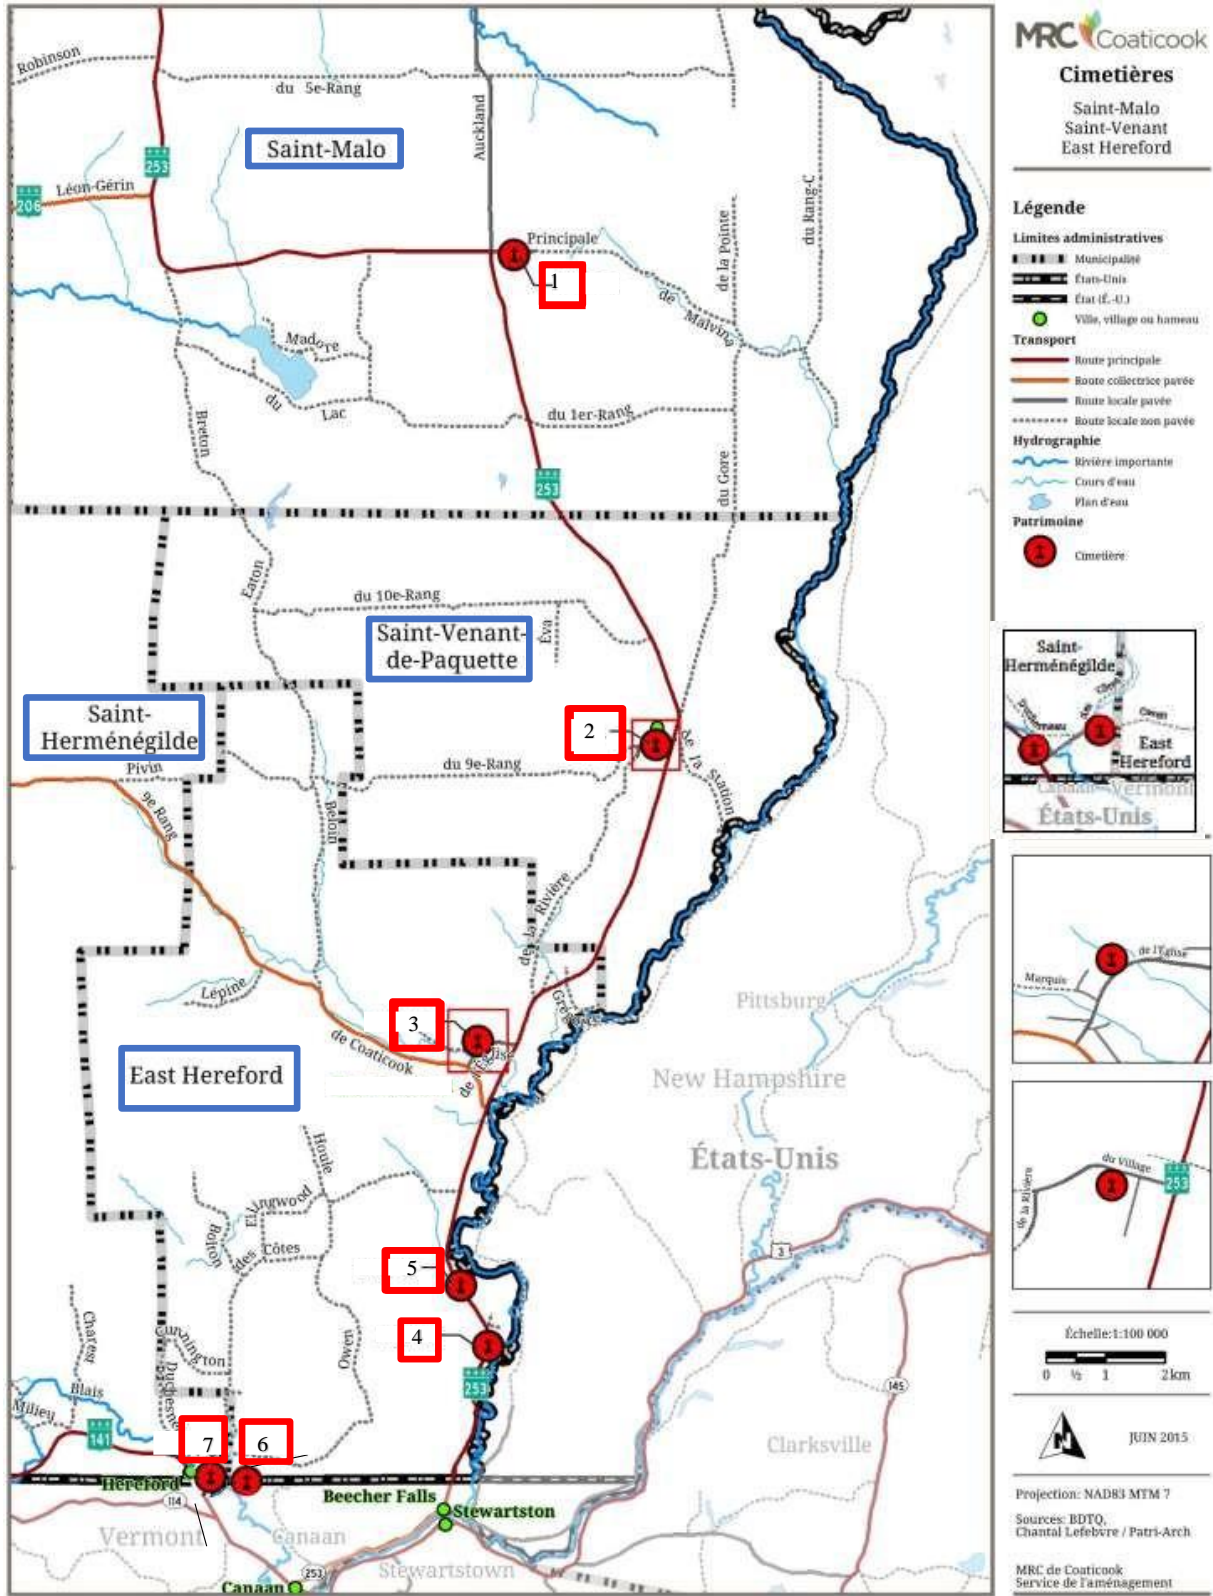

**CIRCUIT: ST-MALO (STM) – ST-VENANT (STV)
EAST HEREFORD (EAS) – ST-HERMÉNÉGILDE (STH)
(≈35km)**

1	STM	Cimetière Malvina	Rue Principale	45.198805°	-71.495590°
2	STV	Cimetière Saint-Venant	Chemin du Village	45.125209°	-71.463555°
3	EAS	Cimetière Saint-Henri	Rue du Cimetière	45.079788°	-71.501793°
4	EAS	Old Hall Stream Cemetery	Route 253	45.033672°	-71.498466°
5	EAS	Herbert Lawton Memorial Advent Cemetery	Route 253	45.042680°	-71.504343°
6	STH	Old Hereford Cemetery	Chemin Owen	45.016135°	-71.555986°
7	STH	All Saints Anglican Cemetery	Route 141	45.014861°	-71.562207°